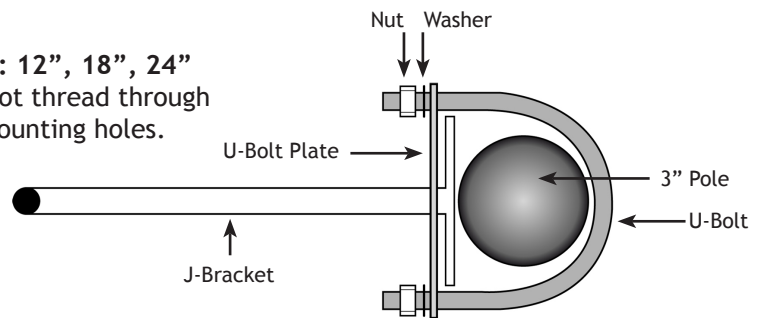

CONVEX SECURITY MIRRORS

POLE MOUNTING INSTALLATION

INSTALLATION

INFORMATION

Choosing A Mirror

- > Help Me Choose
- > Distance Chart

Installation

- > Round
- > Dome
- > Half Dome
- > Quarter Dome
- > Outdoor
- > Pole Mounting
- > Vehicle Inspection

Cleaning Guide

- > Acrylic Face
- > Stainless Steel Face

U-BOLT ASSEMBLY

CONFIGURATION

Mirror sizes: 12", 18", 24"
U-Bolts do not thread through J-Bracket mounting holes.

Mirror sizes: 30", 32", 36", 40"
U-Bolts thread through one side of J-Bracket mounting holes.