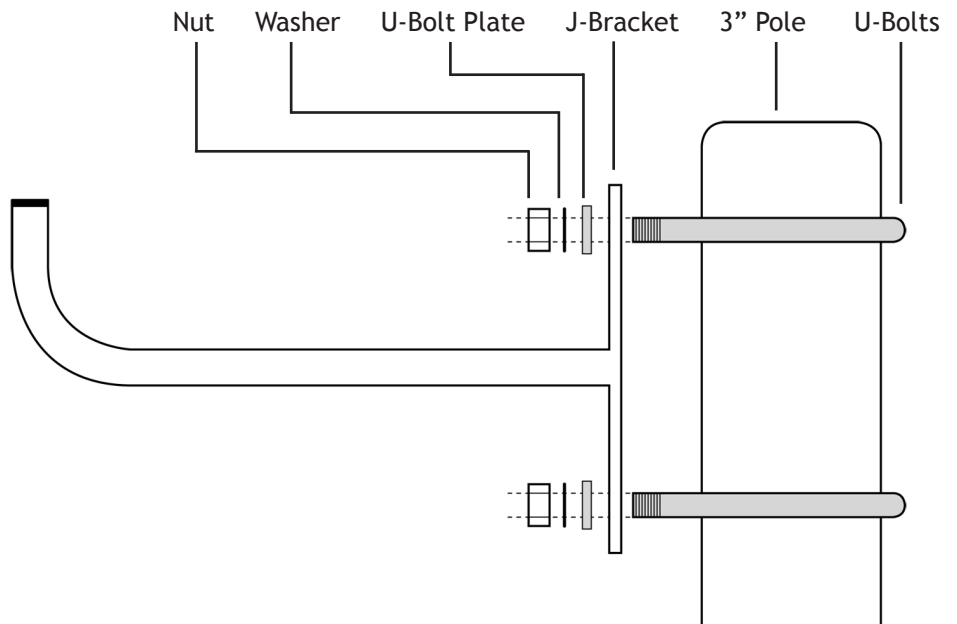

CONVEX SECURITY MIRRORS

POLE MOUNTING INSTALLATION

INSTALLATION

INFORMATION

Choosing A Mirror

- > Help Me Choose
- > Distance Chart

Installation

- > Round
- > Dome
- > Half Dome
- > Quarter Dome
- > Outdoor
- > Pole Mounting
- > Vehicle Inspection

Cleaning Guide

- > Acrylic Face
- > Stainless Steel Face

U-BOLT ASSEMBLY

CONFIGURATION

Mirror sizes: 12", 18", 24"
U-Bolts do not thread through J-Bracket mounting holes.

Mirror sizes: 30", 32", 36", 40"
U-Bolts thread through one side of J-Bracket mounting holes.